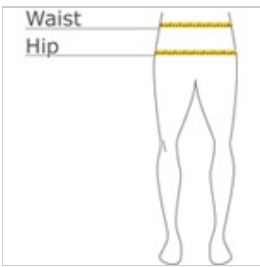

BELLA+CANVAS.

BELLA+CANVAS® Women's Cutoff Sweatshort BC3787

- Relaxed fit with a longer length
- Side seamed
- Side pockets
- Raw edge hem
- Tear-away label
- 8-ounce, 52/48 Airlume combed and ring spun cotton/polyester fleece, 32 singles

CARE INSTRUCTIONS

Machine Wash Warm. Inside Out. With Like Colors. Only Non-Chlorine Bleach. Tumble Dry Low. Medium Iron. Do Not Iron Decorate. Do Not Dry Clean.

front

back

HOW TO MEASURE

WAIST

Measure around the smallest part of the natural waist.

HIPS

With feet together, measure around the fullest part of hips, keep tape horizontal.

SIZE CHART

	S	M	L	XL	2XL
Size	2-6	6-8	10-12	14-16	18-20
Waist	27-29	29-31	31-33	33-35	35-37

COLOR INFORMATION

Please note: PMS code information is shown only when an exact match is available.